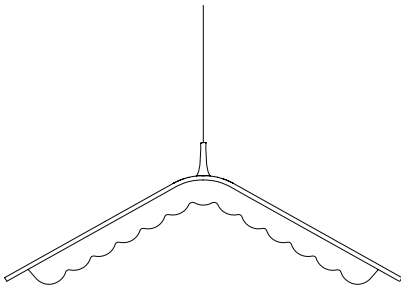

## Cirrus

---

design Studio BrichetZiegler

LED STRIP 40W  
3000°/4000° K | 3600Lm  
53 cm x 46 cm (LxP)  
H 120 cm